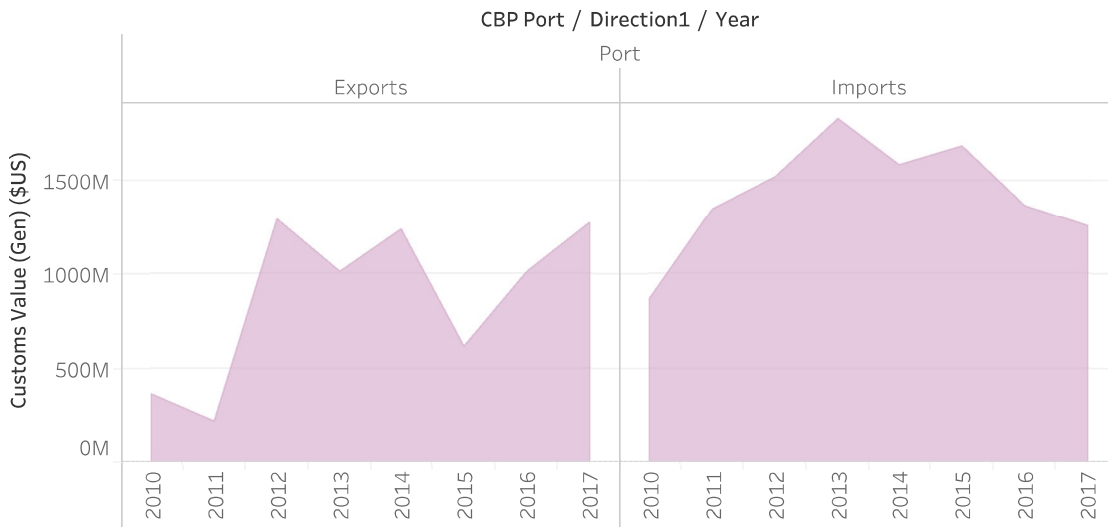

Gateway Trade-Port

1. **Gateway**
2. Little Rock
   - Arkansas Aeroplex Bl..

Total Trade by Mode,Direction Gateways (2) AR