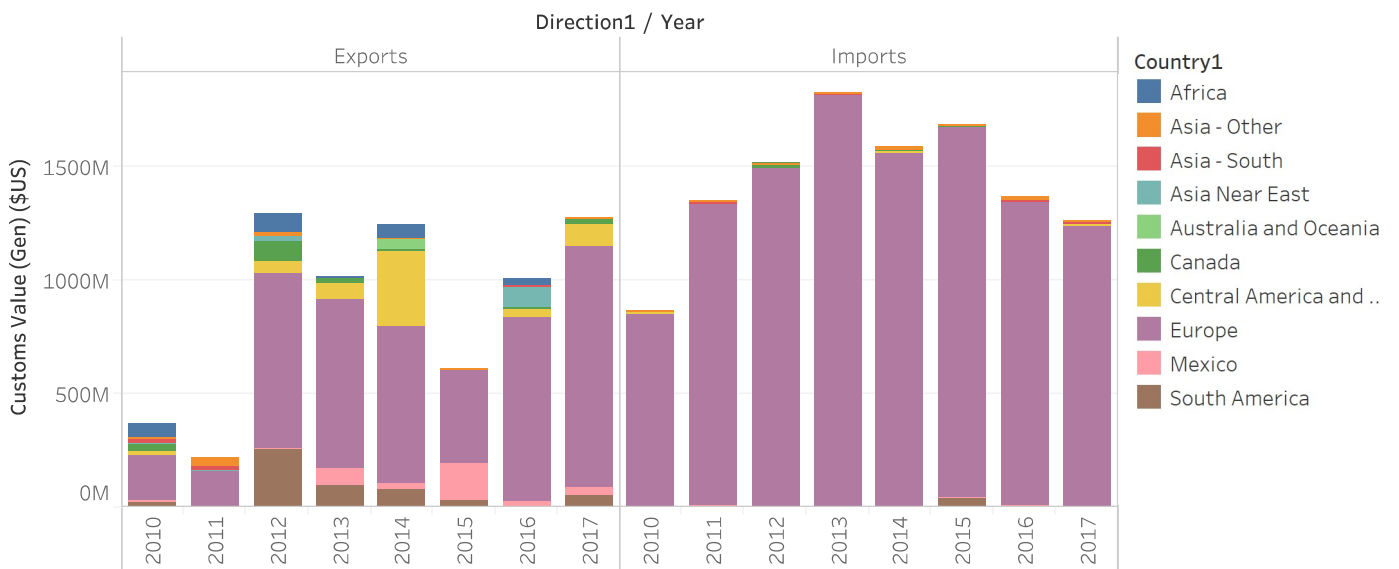

World Region Trade AR