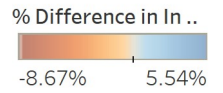

Trade Totals Millions of \$US, %Change previous year

Di..	State1	2010	2013	2014	2015	2016	2017
E	Total	55,399	60,482	58,439	53,903	52,032	54,914
	Florida	55,399	60,482	58,439	53,903	52,032	54,914
I	Total	56,271	72,258	71,850	73,483	73,624	75,360
	Florida	56,271	72,258	71,850	73,483	73,624	75,360