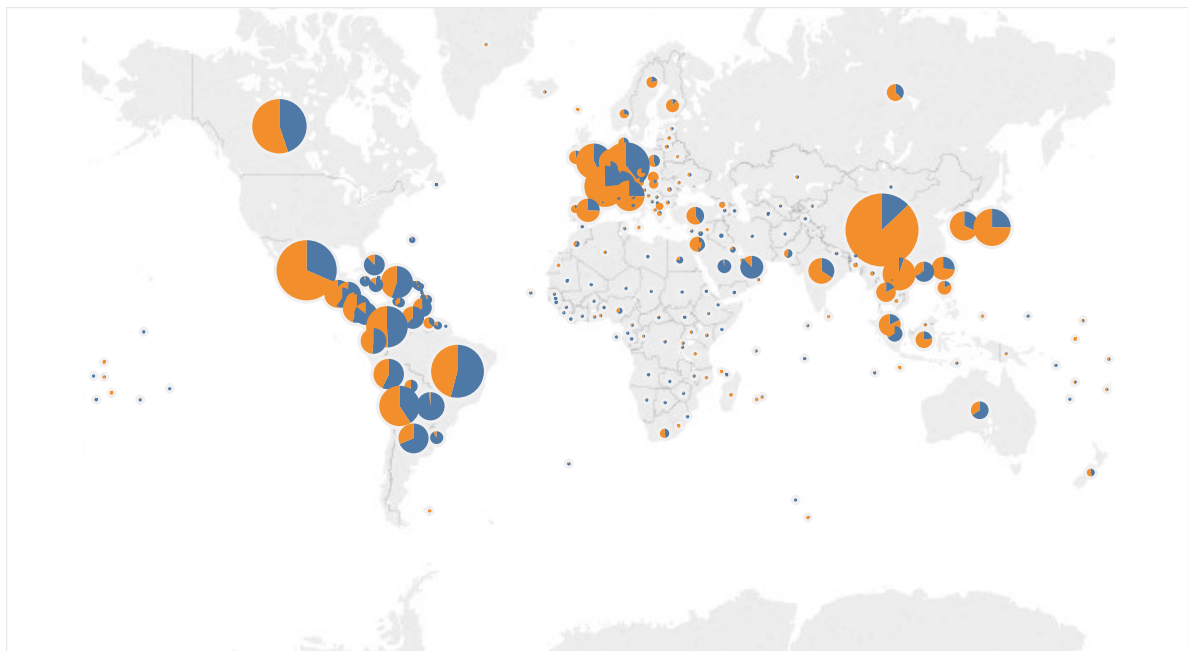

Trade Totals Millions of \$US, %Change previous year

Di..	State1	2010	2013	2014	2015	2016	2017
E	Total	55,399	60,482	58,439	53,903	52,032	54,914
	Florida	55,399	60,482	58,439	53,903	52,032	54,914
I	Total	56,271	72,258	71,850	73,483	73,624	75,360
	Florida	56,271	72,258	71,850	73,483	73,624	75,360

- State1**
- Alabama
 - All States
 - Arkansas
 - Florida
 - Georgia
 - Kentucky
 - Louisiana
 - Mississippi
 - Missouri
 - North Carolina
 - South Carolina
 - Tennessee
 - Texas
 - Virginia
 - West Virginia

- Direction1**
- E
 - I
- In Millions**
- 0
 - 5,000
 - 10,000
 - 14,459
- Year**
- 2017
 - Show history

Trade Flows - 2017

Direction1

State-Commodity Flows Millions of \$US, %Change previous year

% of Total In Millions

In Millions

Country flows Millions of \$US, 2017