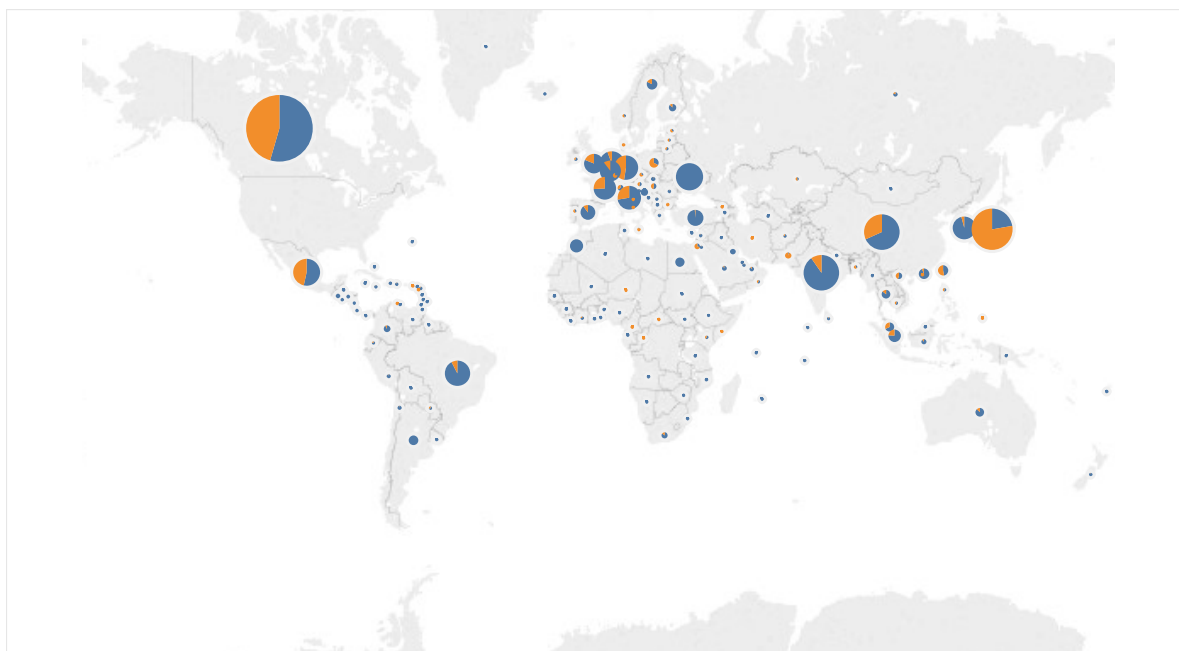

- State1**
- Alabama
  - All States
  - Arkansas
  - Florida
  - Georgia
  - Kentucky
  - Louisiana
  - Mississippi
  - Missouri
  - North Carolina
  - South Carolina
  - Tennessee
  - Texas
  - Virginia
  - West Virginia

**Direction1**

- E
- I

**In Millions**

- 0
- 1,000
- 2,000
- 3,326

**Year**

- 2017
- Show history

## Trade Flows - 2017

Trade Commodity Sources, State Share Avg. 2010-2017 - Average 2010-2017 - All

- Commodity1
- 01 Live Animals
  - 02 Meat And Edible Meat Offal
  - 03 Fish, Crustaceans & Aquatic Inver
  - 04 Dairy Prods; Birds Eggs; Honey; E
  - 05 Products Of Animal Origin, Nesoi
  - 06 Live Trees, Plants, Bulbs Etc.; Cut
  - 07 Edible Vegetables & Certain Root.
  - 08 Edible Fruit & Nuts; Citrus Fruit O
  - 09 Coffee, Tea, Mate & Spices
  - 10 Cereals
  - 11 Milling Products; Malt; Starch; In.
  - 12 Oil Seeds Etc.; Misc Grain, Seed, F
  - 13 Lac; Gums, Resins & Other Vegeta
  - 14 Vegetable Plaiting Materials & Pr
  - 15 Animal Or Vegetable Fats, Oils Et.
  - 16 Edible Preparations Of Meat, Fish
  - 17 Sugars And Sugar Confectionary
  - 18 Cocoa And Cocoa Preparations
  - 19 Prep Cereal, Flour, Starch Or Milk
  - 20 Prep Vegetables, Fruit, Nuts Or O
  - 21 Miscellaneous Edible Preparation
  - 22 Beverages, Spirits And Vinegar
  - 23 Food Industry Residues & Waste;
  - 24 Tobacco And Manufactured Tobac
  - 25 Salt; Sulfur; Earth & Stone; Lime &
  - 26 Ores, Slag And Ash
  - 27 Mineral Fuel, Oil Etc.; Bitumin Su.
  - 28 Inorg Chem; Prec & Rare-earth Me
  - 29 Organic Chemicals
  - 30 Pharmaceutical Products
  - 31 Fertilizers
  - 32 Tanning & Dye Ext Etc; Dye, Paint,
  - 33 Essential Oils Etc; Perfumery, Cos
  - 34 Soap Etc; Waxes, Polish Etc; Cand
  - 35 Albuminoid Subst; Modified Sta
  - 36 Explosives; Pyrotechnics; Matche
  - 37 Photographic Or Cinematographi.
  - 38 Miscellaneous Chemical Products
  - 39 Plastics And Articles Thereof

Country flows Millions of \$US, 2017