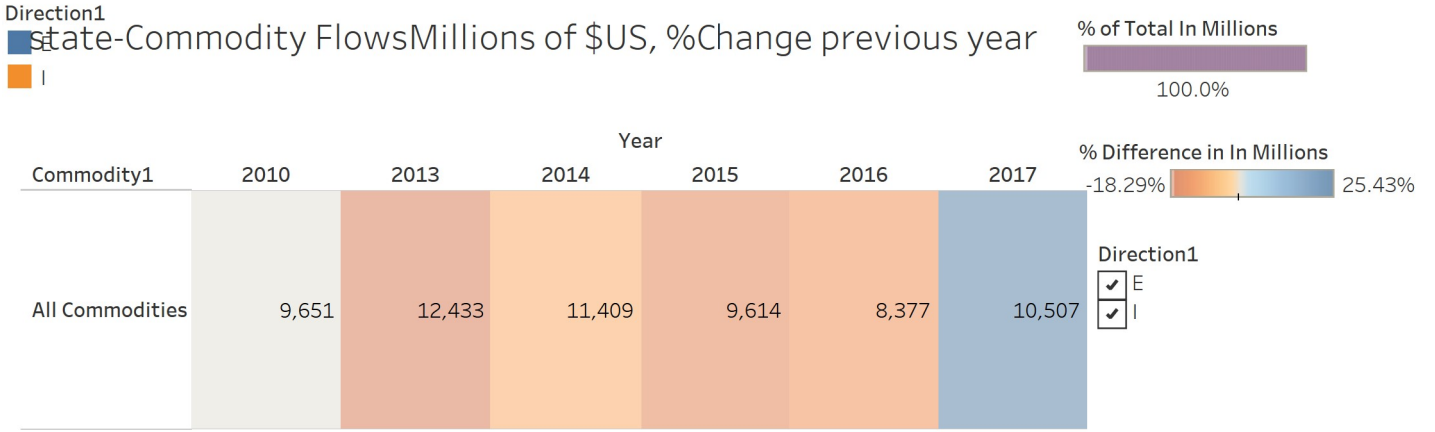

- State1**
- Alabama
  - All States
  - Arkansas
  - Florida
  - Georgia
  - Kentucky
  - Louisiana
  - Mississippi
  - Missouri
  - North Carolina
  - South Carolina
  - Tennessee
  - Texas
  - Virginia
  - West Virginia

**Direction1**

- E
- I

**In Millions**

- 0
- 1,000
- 2,000
- 3,326

**Year**

- 2017
- Show history

## Trade Flows - 2017

Trade Commodity Sources, State Share Avg. 2010-2017 - Average 2010-2017 - All

- Commodity1
- 01 Live Animals
  - 02 Meat And Edible Meat Offal
  - 03 Fish, Crustaceans & Aquatic Inver
  - 04 Dairy Prods; Birds Eggs; Honey; E
  - 05 Products Of Animal Origin, Nesoi
  - 06 Live Trees, Plants, Bulbs Etc.; Cut
  - 07 Edible Vegetables & Certain Root.
  - 08 Edible Fruit & Nuts; Citrus Fruit O
  - 09 Coffee, Tea, Mate & Spices
  - 10 Cereals
  - 11 Milling Products; Malt; Starch; In.
  - 12 Oil Seeds Etc.; Misc Grain, Seed, F
  - 13 Lac; Gums, Resins & Other Vegeta
  - 14 Vegetable Plaiting Materials & Pr
  - 15 Animal Or Vegetable Fats, Oils Et.
  - 16 Edible Preparations Of Meat, Fish
  - 17 Sugars And Sugar Confectionary
  - 18 Cocoa And Cocoa Preparations
  - 19 Prep Cereal, Flour, Starch Or Milk
  - 20 Prep Vegetables, Fruit, Nuts Or O
  - 21 Miscellaneous Edible Preparation
  - 22 Beverages, Spirits And Vinegar
  - 23 Food Industry Residues & Waste;
  - 24 Tobacco And Manufactured Tobac
  - 25 Salt; Sulfur; Earth & Stone; Lime &
  - 26 Ores, Slag And Ash
  - 27 Mineral Fuel, Oil Etc.; Bitumin Su.
  - 28 Inorg Chem; Prec & Rare-earth Me
  - 29 Organic Chemicals
  - 30 Pharmaceutical Products
  - 31 Fertilizers
  - 32 Tanning & Dye Ext Etc; Dye, Paint,
  - 33 Essential Oils Etc; Perfumery, Cos
  - 34 Soap Etc; Waxes, Polish Etc; Cand
  - 35 Albuminoid Subst; Modified Sta
  - 36 Explosives; Pyrotechnics; Matche
  - 37 Photographic Or Cinematographi.
  - 38 Miscellaneous Chemical Products
  - 39 Plastics And Articles Thereof

Country flows Millions of \$US, 2017