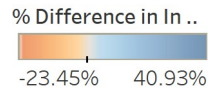

# Trade Totals Millions of \$US, %Change previous year

Di..	State1	2010	2013	2014	2015	2016	2017
E	Total	6,443	8,732	7,597	5,833	5,045	7,110
	West Virginia	6,443	8,732	7,597	5,833	5,045	7,110
I	Total	3,208	3,701	3,812	3,782	3,331	3,396
	West Virginia	3,208	3,701	3,812	3,782	3,331	3,396